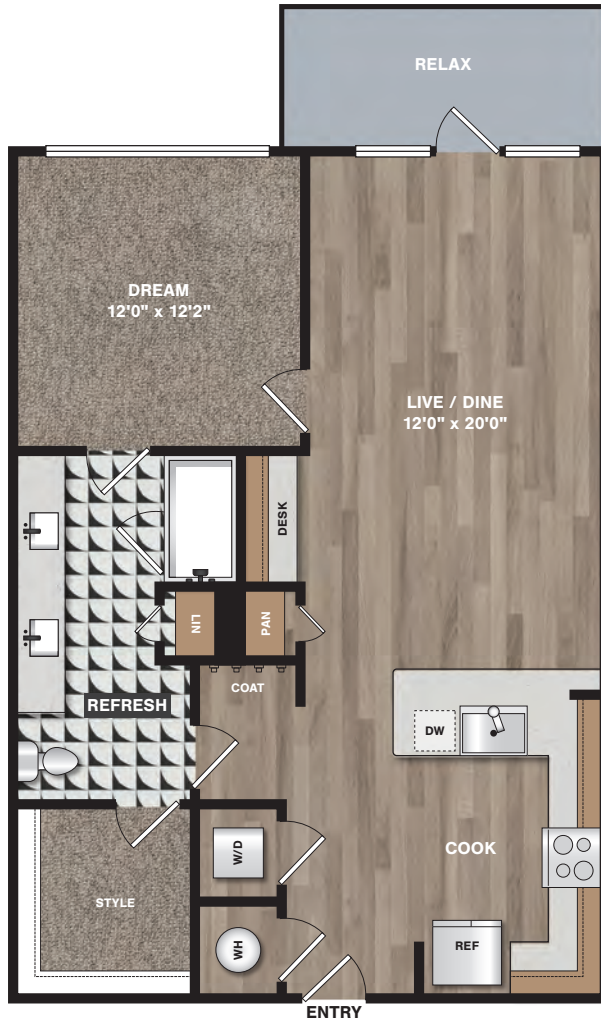

# A3

ONE BED - ONE BATH

828 SQ FT

*The*  
**VIEW**  
AT SAPPHIRE BAY

APARTMENT \_\_\_\_\_ RENT \_\_\_\_\_ DEPOSIT \_\_\_\_\_

NOTES \_\_\_\_\_

Floorplans are artist's renderings. All dimensions are approximate. Actual product and specifications may vary in dimensions or detail. Please see a representative for details.