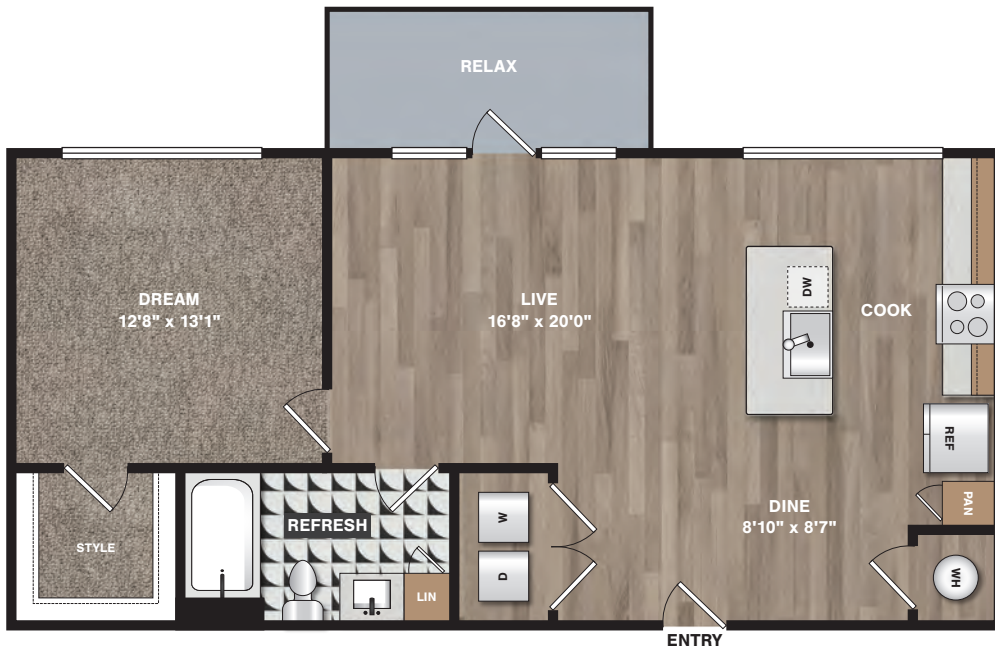

A4

ONE BED - ONE BATH

783 SQ FT

The
VIEW
AT SAPPHIRE BAY

CONDITION 2

APARTMENT _____ RENT _____ DEPOSIT _____

NOTES _____

Floorplans are artist's renderings. All dimensions are approximate. Actual product and specifications may vary in dimensions or detail. Please see a representative for details.