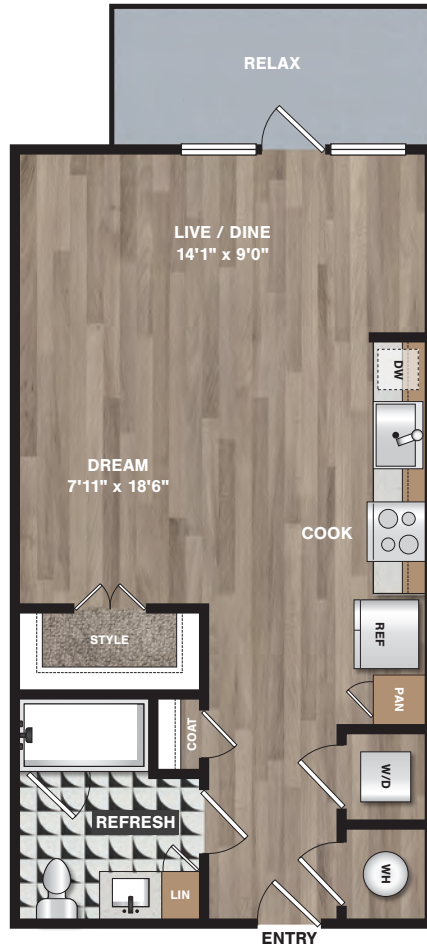

E1

STUDIO - ONE BATH

535 - 586 SQ FT

APARTMENT _____ RENT _____ DEPOSIT _____

NOTES _____

Floorplans are artist's renderings. All dimensions are approximate. Actual product and specifications may vary in dimensions or detail. Please see a representative for details.